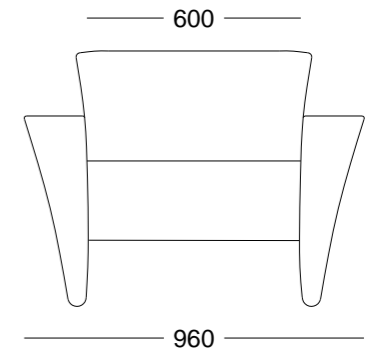

B¹

B¹L

B²

B²L

B³

B³L

Hand-crafted armchairs and sofas for work and living spaces, leather armrests.

Composition - beech and ply frame, graded combustion modified high-resilient foam.