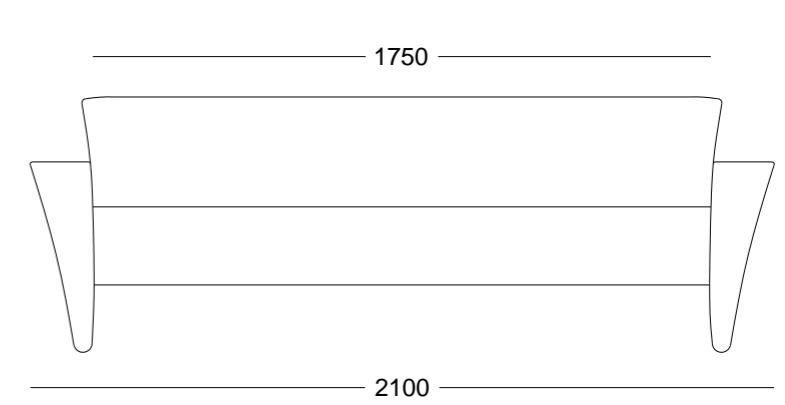

B¹

B¹L

B²

B²L

B³

B³L

Hand-crafted armchairs and sofas for work and living spaces, leather armrests.

Composition - beech and ply frame, graded combustion modified high-resilient foam.