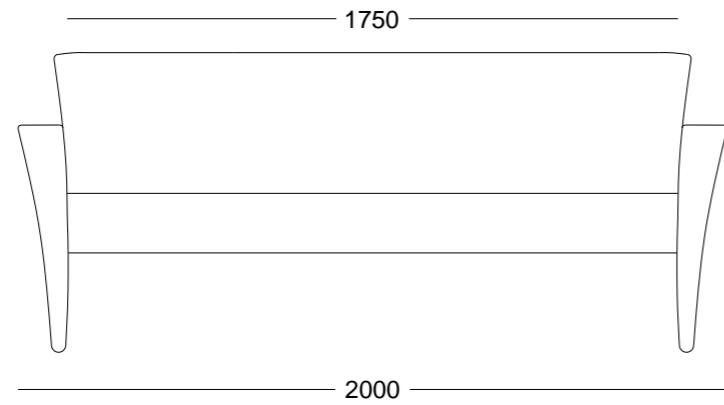

B¹

B¹L

B²

B²L

B³

B³L

Hand-crafted armchairs and sofas for work and living spaces, leather armrests.

Composition - beech and ply frame, graded combustion modified high-resilient foam.