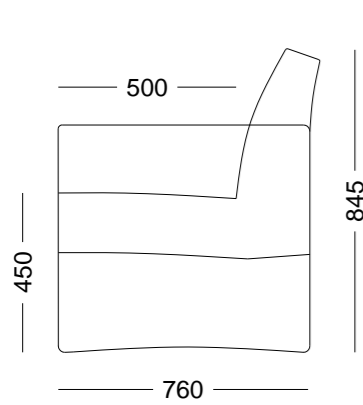

B¹

B¹L

B²

B²L

B³

B³L

Hand-crafted armchairs and sofas for work and living spaces, leather armrests.

Composition - beech and ply frame, graded combustion modified high-resilient foam.