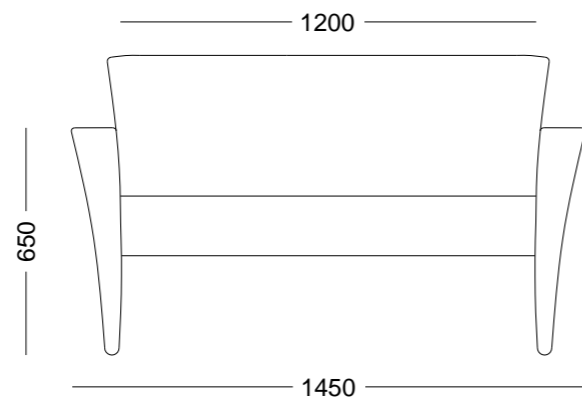

B¹

B¹L

B²

B²L

B³

B³L

Hand-crafted armchairs and sofas for work and living spaces, leather armrests.

Composition - beech and ply frame, graded combustion modified high-resilient foam.