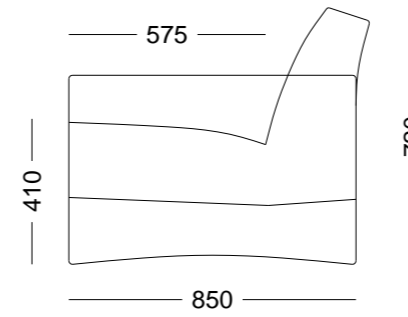

B¹

B¹L

B²

B²L

B³

B³L

Hand-crafted armchairs and sofas for work and living spaces, leather armrests.

Composition - beech and ply frame, graded combustion modified high-resilient foam.