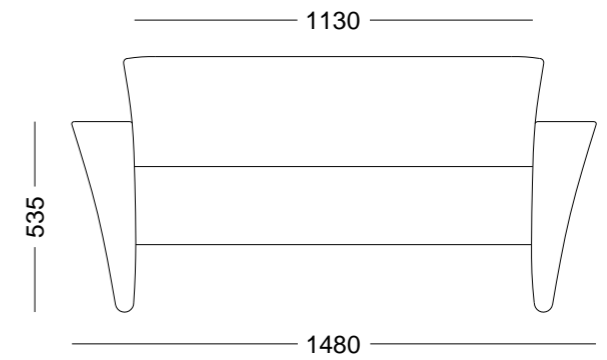

B¹

B¹L

B²

B²L

B³

B³L

Hand-crafted armchairs and sofas for work and living spaces, leather armrests.

Composition - beech and ply frame, graded combustion modified high-resilient foam.