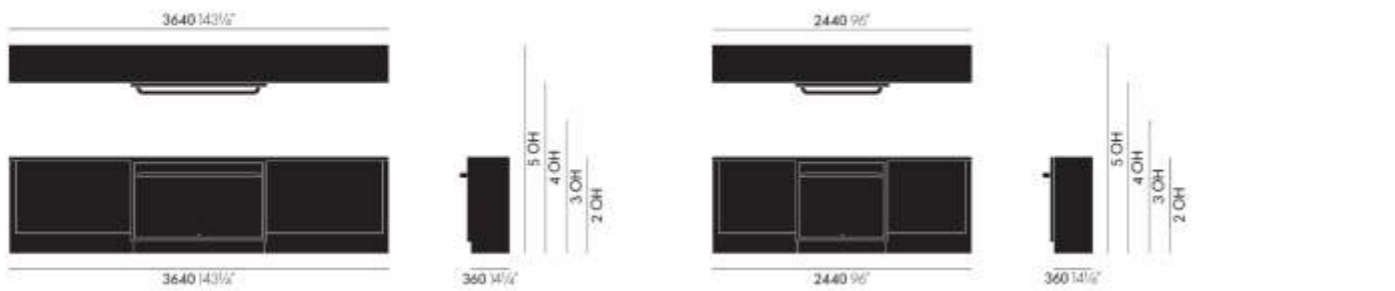

Basic Unit

Extension Unit

Sliding Door

Cabinets

Storage Wall Extensible System

one-sided

Storage Wall Extensible System

two-sided

Storage Wall Fixed Modules

one-sided

Storage Wall Fixed Modules

back-to-back

Sofa units with alternative back and armrest positions to form individual or connected arrangements; straight, curved and corner units, linking seat and table modules.