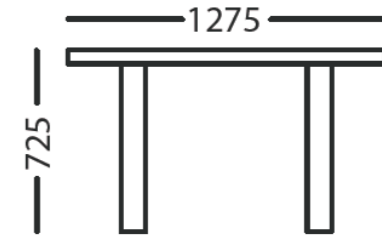

AO²

AO³

AO⁴

Cherry

Maple

Dark Black

Grey Beige

Brazil

Pale Green

Ochre

Terracotta

Console tables in three shapes, compatible with Textbook's A Series.

Composition - legs in solid Cherry or Maple hardwood with veneer tops; powder-coated metal legs or all finished in Nextel high-performance suede-coating.